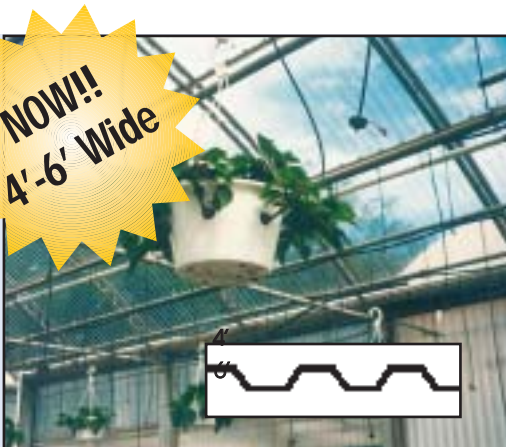

Green.tek

1-800-747-6440

Tel: 608-884-9454 • Fax: 608-884-9459

www.green-tek.com

415 E. Fulton • Edgerton, WI 53534 USA

COMBO SHIP PROGRAM

Order a minimum quantity of any Green-Tek greenhouse covering or hortifabric and freight is prepaid to any continental U.S. location.

Contact your distributor for details.