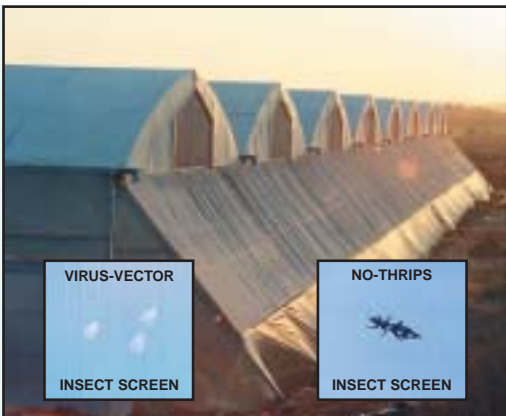

Insect Screens - Insect Exclusion

- Green-Tek's wide range of insect screen sizes and its excellent customer service ensure that your house will be "tight" against pests but remain cool. With thousands of installations currently in use, you can rely on our experience for the right fit. Choose stock or let our fabrication team customize it for your individual application.
- **Virus-Vector Insect Screen** - Most commonly relied upon insect screen in the world. Its patented monofilament rectangular weave maximizes the trade-off between exclusion and air flow - wide range of stock widths, cut to any length. Virus-Vector Insect Screen excludes Whitefly, Aphids, Leafminers and up to 80% of Thrips.
- **No Thrips Insect Screen** - The most exclusive screen available today, with a hole size of only 150 microns. Tough monofilament construction can be fabricated in any size. Our staff will assist with proper fit.

Distributor

COMBO SHIP PROGRAM

Order a minimum quantity of any Green-Tek greenhouse covering or hortifabric and freight is prepaid to any continental U.S. location. Contact your distributor for details.